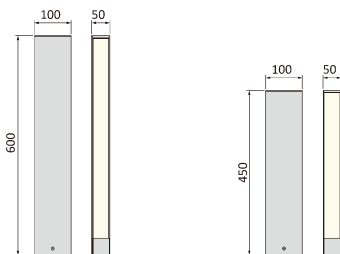

Description

Material: Die-casting aluminum cover, extruded aluminum
 Finishing: pole. Powder coating
 Optical system: PMMA diffuser.

Photometric Data

Dimensions

Technology Data

Height	Lamp	Input voltage	Output power	LED Pcs	Lumen	N.W.(kg)
H45	Led	100V-240V	15W	180	820	1.7
H60	Led	100V-240V	24W	240	1320	2.2