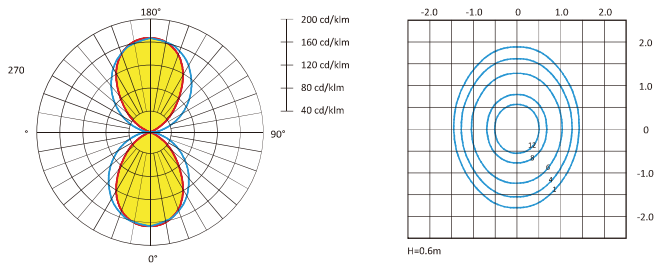

Description

Material: Die-casting aluminum cover, extruded aluminum
 Finishing: pole. Powder coating
 Optical system: PMMA diffuser.

Photometric Data

Dimensions

Technology Data

Height	Lamp	Input voltage	Output power	LED Pcs	Lumen	N.W.(kg)
H45	Led	100V-240V	15W	180	820	1.7
H60	Led	100V-240V	24W	240	1320	2.2