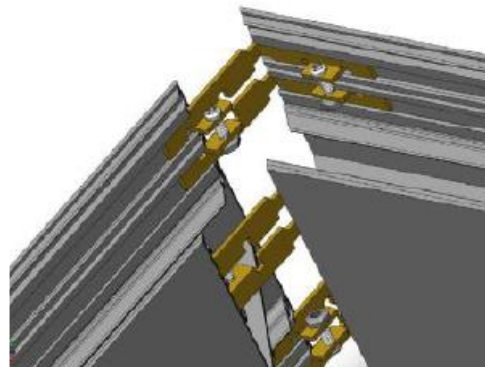

## JOINER OPTIONS

- Straight connection
- L shape connection
- T shape connection
- Cross shape connection
- Custom made connection

**OTHER CUSTOMIZED SHAPE:**

SQUARE / RECTANGLE / HEXAGON/CIRCULAR

[www.whitestarlightings.com](http://www.whitestarlightings.com)