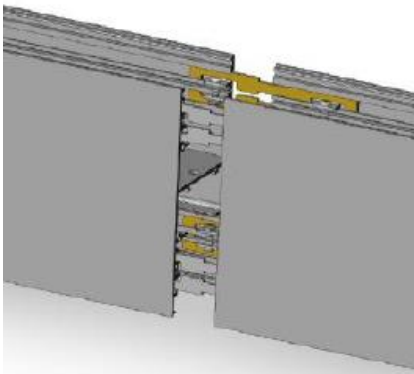

JOINER OPTIONS

- Straight connection
- L shape connection
- T shape connection
- Cross shape connection
- Custom made connection