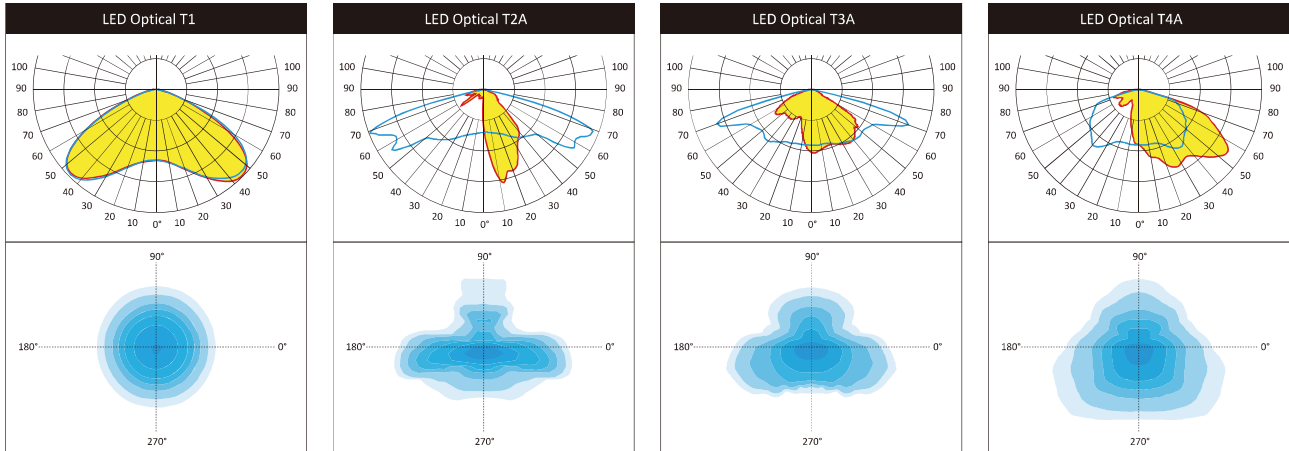

WSLI ALPHA LED AREA LIGHTINGS

LIGHTINGS PTY LTD

*Talitha cumi . Ephphatha
Let there be light*

WSLI ALPHA LED AREA LIGHTINGS

CODE: ALPHA-30/40/60/80W (T1A /T2A /T3A /T4A)

Description

Body: Die-cast aluminium.
Optical system: Adopt modular light distribution lens
Gear plate: Galvanized steel plate.
Finishing: Powder coating

Assembling height: 3-6m.
Fixing: Top fitting $\varnothing 60\text{mm}$.
Colour: Mat gray RAL 9007/9005, other colour available under required.

Optical Application

Technology Data 75LM/W 100LM/W 133LM/W

Lamp	Output power	LED Pcs	N.W.(kg)
Led	30W	16	7.3
	40W	24	7.3
	60W	24	7.3
	80W	36	7.3
Led	30W	56	7.3
	40W	56	7.3
	60W	84	7.3
	80W	96	7.3