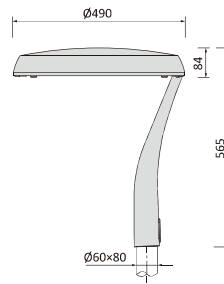

WSLI CIRRUS LED AREA LIGHTINGS

LIGHTINGSPTY LTD

*Talitha cumi . Ephphatha
Let there be light*

WSLI CIRRUS LED AREA LIGHTINGS

CODE: CIRRUS-30/40/60/80W (T1A /T2A /T3A /T4A)

Description

Body: Die-cast aluminium.
 Optical system: Adopt modular light distribution lens
 Gear plate: Galvanized steel plate.
 Finishing: Powder coating

Assembling height: 3-6m.
 Fixing: Top fitting Ø60mm.
 Colour: Mat gray RAL 9007/9005, other colour available under required.

Optical Application

Technology Data 75LM/W 100LM/W 133LM/W

Lamp	Output power	LED Pcs	N.W.(kg)
Led	30W	16	Body: 7.2 Bracket: 1.5
	40W	24	
	60W	24	
	80W	36	
Led	30W	56	Body: 7.2 Bracket: 1.5
	40W	56	
	60W	84	
	80W	96	