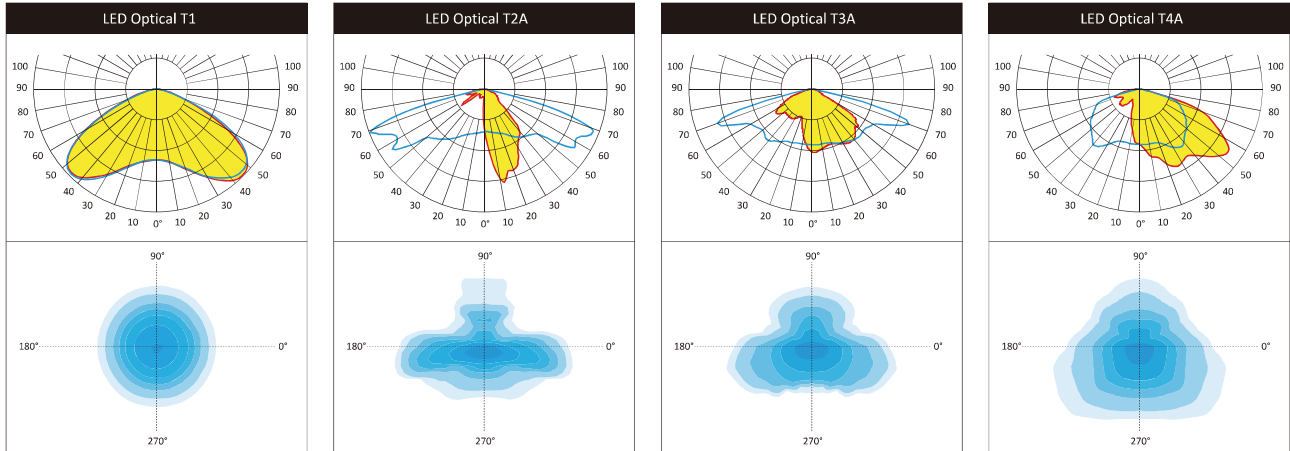

WSLI CIRRUS LED AREA LIGHTINGS

LIGHTINGSPTY LTD

*Talitha cumi . Ephphatha
Let there be light*

WSLI CIRRUS LED AREA LIGHTINGS

CODE: CIRRUS-30/40/60/80W (T1A /T2A /T3A /T4A)

Description

Body: Die-cast aluminium.
 Optical system: Adopt modular light distribution lens
 Gear plate: Galvanized steel plate.
 Finishing: Powder coating

Assembling height: 3-6m.
 Fixing: Top fitting Ø60mm.
 Colour: Mat gray RAL 9007/9005, other colour available under required.

Optical Application

Technology Data 75LM/W 100LM/W 133LM/W

Lamp	Output power	LED Pcs	N.W.(kg)
Led	30W	16	Body: 7.2 Bracket: 1.5
	40W	24	
	60W	24	
	80W	36	
Led	30W	56	Body: 7.2 Bracket: 1.5
	40W	56	
	60W	84	
	80W	96	