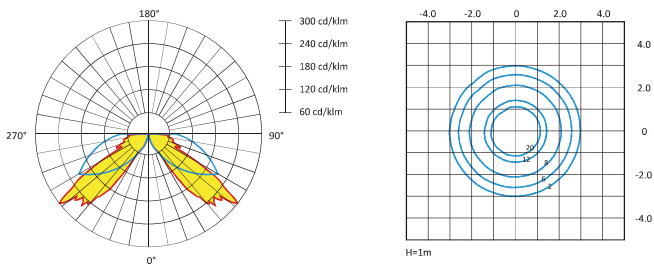

WSLI BOLLARD LIGHTS

LIGHTINGS PTY LTD

*Talitha cumi . Ephphatha
Let there be light*

WSLI SONORAN BOLLARDS

CODE: SONORAN-12W
SONORAN-25W

Description

Material: Die-casting aluminum cover extruded aluminum
Finishing: pole. Powder coating
Optical system: PMMA diffuser.

Photometric Data

Dimensions

C-162S

C-162M

Technology Data

Height	Lamp	Input voltage	Output power	LED Pcs	Lumen	N.W.(kg)
H80	Led	100V-240V	12W	132	980	3.2
H100	Led	100V-240V	25W	168	1850	8.5