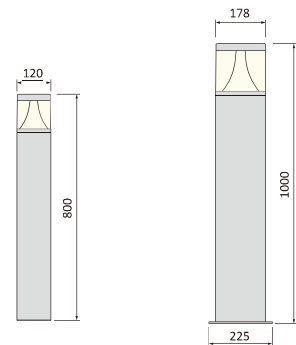

WSLI BOLLARD LIGHTS

LIGHTINGS PTY LTD

*Talitha cumi . Ephphatha
Let there be light*

WSLI SONORAN BOLLARDS

CODE: SONORAN-12W
SONORAN-25W

Description

Material: Die-casting aluminum cover extruded aluminum
Finishing: pole. Powder coating
Optical system: PMMA diffuser.

Photometric Data

Dimensions

C-162S

C-162M

Technology Data

Height	Lamp	Input voltage	Output power	LED Pcs	Lumen	N.W.(kg)
H80	Led	100V-240V	12W	132	980	3.2
H100	Led	100V-240V	25W	168	1850	8.5